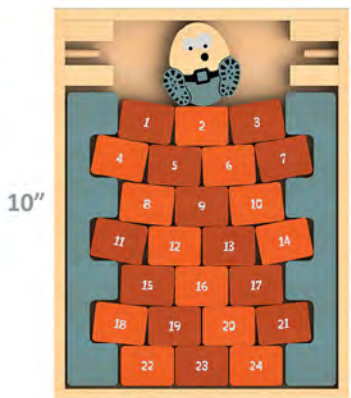

Don't Dump Dumpty Family Game
Item I1503
Case Pack: 4 **2+**