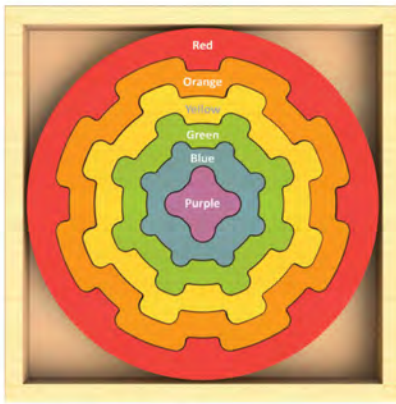

Gear Stacker

Item B1602
Case Pack: 6 **2+**

Earthworms

B1205 Blue Earthworm
B1206 Red Earthworm
B1208 Green Earthworm
B1316 Pink Earthworm
Case Pack: 6 **12m+**

Buddy Blocks

Item B1211 - Farm
Item B1210 - Safari
Item B1301- Sealife
Case Pack: 4 **18m+**

GreenKeys - infant toy

Item B1309
Case pack: 6 **6m+** **made in USA**

GreenRing - infant toy

Item B1305
Case pack: 6 **6m+** **made in USA**