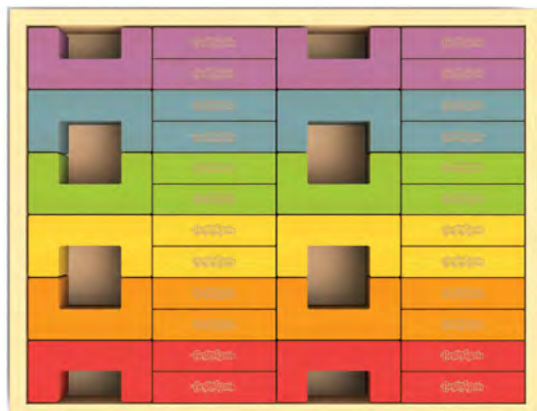

Item I1704
U Build It - Deluxe 24 pc set
Case Pack: 6

2+ **NEW!**