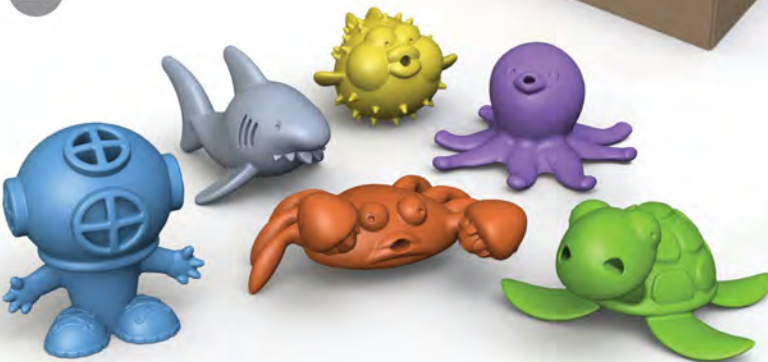

Ladybug Flower Tower Game
Item I1606
Case Pack: 4 **3+**

Toys for the Hero

tools for
storytelling &
character play

Sounds Around the Farm playset

Item H1501
Case Pack: 4

2+

The Colors We Sea playset

Item H1502
Case Pack: 4

2+

What I Like Safari playset

Item H1503
Case Pack: 4

2+

Bathtub Pals Asst.

Item H1506
Case Pack: 4

2+

H1303 Crab - 6 pc
H1304 Sea Turtle - 6 pc
H1306 Puffer Fish - 6 pc

H1307 Octopus - 6 pc
H1308 Shark - 6 pc
H1504 Blue Diver - 6 pc

Dunk 'N Dive

Item H1506
Case Pack: 6

3+

From Farmer to Factory to Family

featuring our exclusive bioplastic
made from **Sugar Cane**
& **Corn Cob**