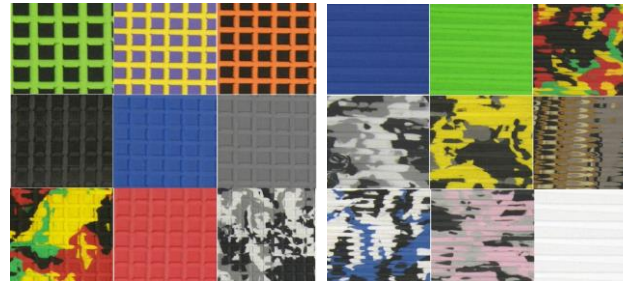

Various Colors Classic Boards
 Various Colors PRO Boards
 Various Colors Skis

Model #
KBB2 MSRP \$109
KBB2PR MSRP \$119
KTPSKI MSRP \$199

New Custom Colors: Minimum order 100

Co-Branding Yes. Set up fee not included