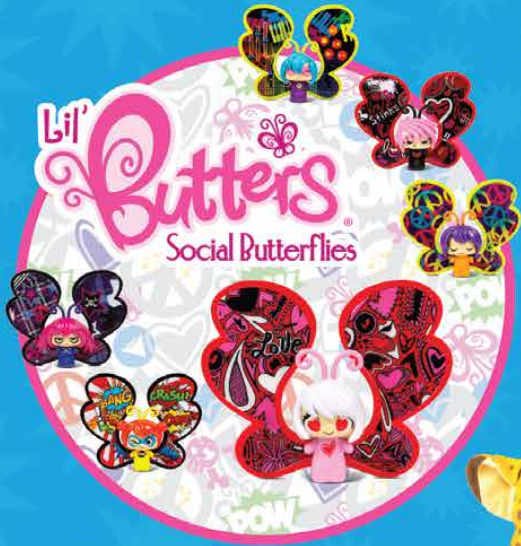

CREATING FUN
is a SNAP!

snap!
toys

Jim Henson's™ Word Party™

ONLY ON
NETFLIX

Target: 18+ mos

Word Party is a new, animated Netflix Original interactive preschool series. Created by The Jim Henson Company, Word Party is a vocabulary building show that follows four adorable baby animals, Franny the Cheetah, Bailey the Elephant, Kip the Wallaby, and Lulu the Panda as they sing, dance and play.

- Hug & Talk Babies Plush**
 Press Lulu & Bailey's tummies to hear phrases from this hit Netflix series
 Packaging: Open Tray Box
 Size: 12" / 30cm
 SKUs: 2 Styles
 Direct Import Program

Item # 12154

Item # 12155