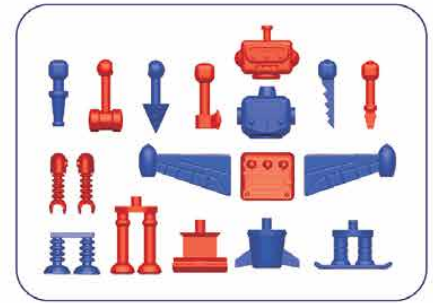

05 Mellow Bliss
Item # 11567
Think PEACE. Think LOVE. Think HARMONY.

06 Lovey Dovey
Item # 11565
LOVE is... YOU!

Special Edition

13 Rita Book
Item # 11829
Just One More Chapter!

These fun, retro-looking robots can be mixed and matched to create hundreds of combinations! The bright, colorful and easy-to-assemble pieces help develop dexterity while enhancing imagination and creative skills.