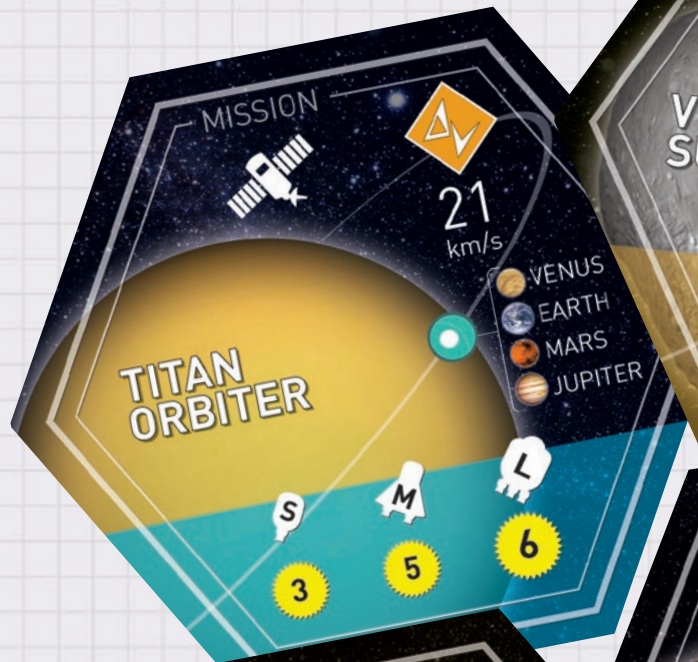

SLS

ADDITIONAL BOOSTER

ROCKETS REQUIRED
ON SIDE

S 14 km/s
M 11 km/s
L 9 km/s

SLS

MISSION CARDS

SPACECRAFT CARDS

GRAVITY ASSIST CARDS