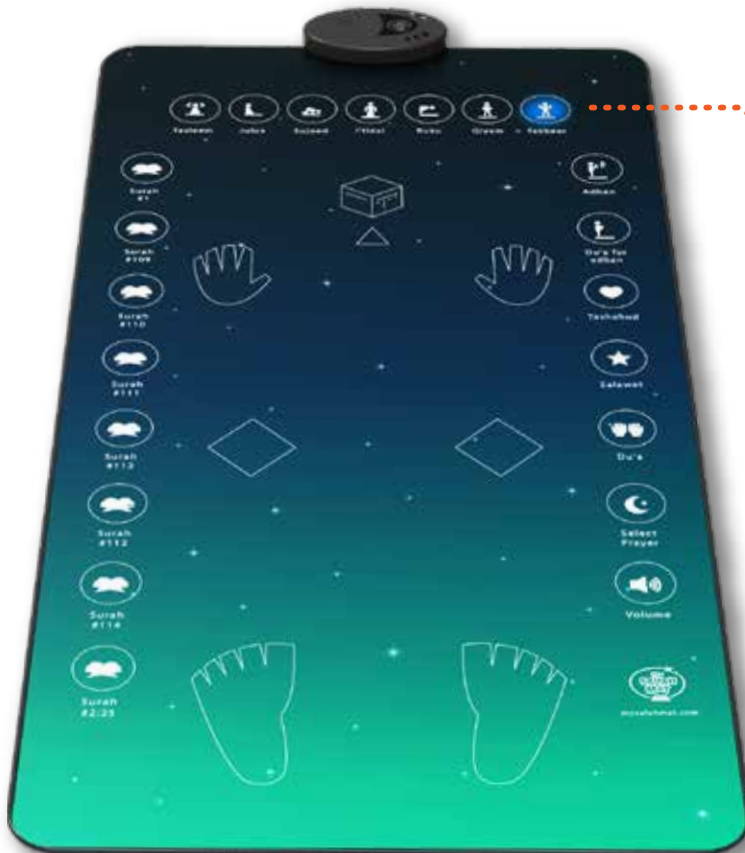

*Developed to help people connect
with Allah, to learn the salah and be
always guided.*

This prayer mat is intelligent, it recognises your when you touch the hands, head and nose for sujud, then it will recite the sujud dua.

25 Touch Sensitive Keys.
Push to reveal sound

Autoplay
when you stand to perform Salah

Prays All 5 Daily prayers
(Fajr, Dhuhr, Asr, Maghrib, & Isha)

Waterproof Material

Quran Recitation from a Qualified (Qari) with Ijazah.